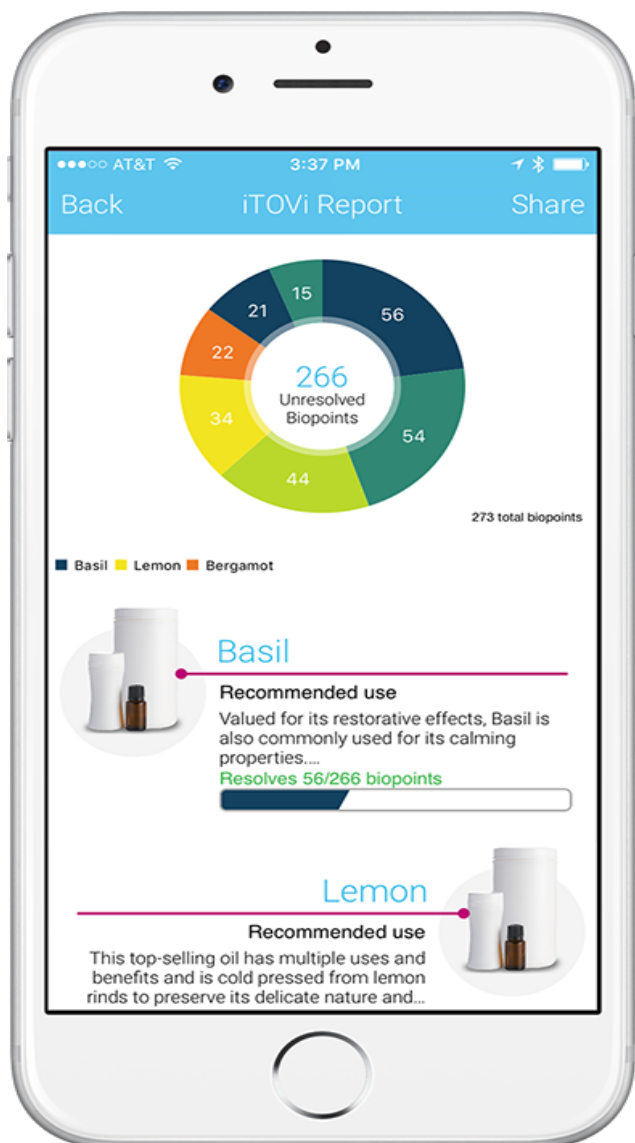

# SIGN UP TO SCHEDULE YOUR PERSONALIZED iTOVi SCAN

It only takes 60 seconds for the scan. You get the full report emailed to you and I'll explain how to read it. It only takes a few minutes. We can meet somewhere or I can come to your home and scan your whole family, including most pets! Want more than just a few minutes? Schedule an oil discovery group and we can go through all the oils smelling, tasting and learning about them and do scans then as well.

## WHAT IS THE iTOVi SCANNER?

iTOVi is your personal essential oil expert.

With just a simple scan, iTOVi will help you understand what products your body wants. The iTOVi scanner combines bioimpedance, pressure sensor, temperature, and Bluetooth® technologies to generate personalized wellness evaluations. Using proven scientific technology and a patented algorithm, iTOVi takes the guesswork out of the growing world of essential oils and supplements.